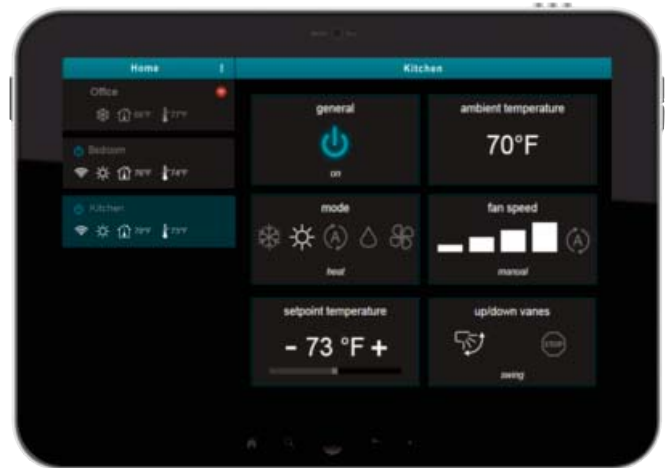

# Wi-Fi Device

Control Your Fujitsu Mini-Split From Anywhere

Remotely manage your mini-split system using a simple smartphone, tablet or PC via the Internet.

## How does it work?

- The mini-splits are controlled from a webpage or using an iOS or Android APP in a very intuitive way.
- A wireless (Wi-Fi) device installed in each unit controls the operation.
- A Server in the cloud manages the whole process.

## Features

- Turn the mini-split on before arriving home.
- Change the program if the user is arriving late.
- Know the current room temperature of your home.
- Check if the unit is still on once out of your home and turn it off.
- Program the mini-split with a calendar scheduler in an easy, intuitive way.
- Available in several languages. (Also °C and °F)
- Save money without losing comfort.
- Get instant alarm notifications.