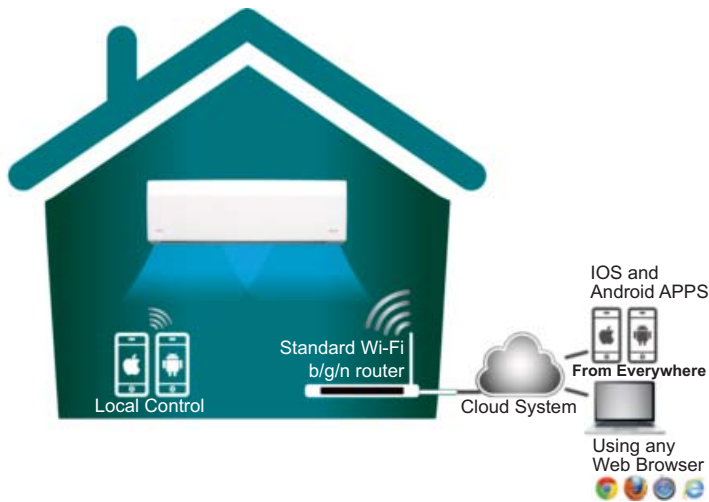

# Wi-Fi Device

Control Your Fujitsu Mini-Split From Anywhere

Remotely manage your mini-split system using a simple smartphone, tablet or PC via the Internet.

## How does it work?

- The mini-splits are controlled from a webpage or using an iOS or Android APP in a very intuitive way.
- A wireless (Wi-Fi) device installed in each unit controls the operation.
- A Server in the cloud manages the whole process.

## Features

- Turn the mini-split on before arriving home.
- Change the program if the user is arriving late.
- Know the current room temperature of your home.
- Check if the unit is still on once out of your home and turn it off.
- Program the mini-split with a calendar scheduler in an easy, intuitive way.
- Available in several languages. (Also °C and °F)
- Save money without losing comfort.
- Get instant alarm notifications.

### IR Wireless Module

Model: FJ-IR-WIFI-1NA

**For:**  
Wall Mounts  
Floor Mounts